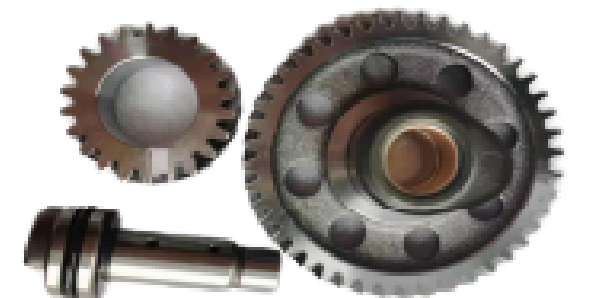

PRESSURE PLATE
CD 70

PRESSURE PLATE
SD110, CG125

CONNECTING ROD KIT
CD70, JH90, GB2, GN5, JH 70

SWITCH KIT 3 PCS
CG 125

SWITCH KIT 2 PCS
CG 125

TANK CAP
CG 125

HANDLE LOCK
CG 125

IGNITION SWITCH
CG 125

**TANK CAP
CG125DLX**

**SWITCH KIT 3 PCS
Cd 70**

**SWITCH KIT 2 PCS
CD 70**

**TANK CAP
CD 70**

**HANDLE LOCK
CD 70**

**IGNITION SWITCH
CD 70**

**ALTER SWITCH
CD 70**

**SIDE KEY LOCK
CD 70**

**HEAD CAM (OLD)
CD 70, JH 70**

**HEAD CAM
CD70-NEW/ EURO2**

**HEAD CAM
SUZUKI 110**

**CAM KIT
CG 125 OLD**

**CAM KIT
CG 125 NEW**

**CAM KIT
CG125 NEW with PLASTIC**

**KICK SHART SHAFT
CD 70**

**GEAR SHAFT
JH 70**