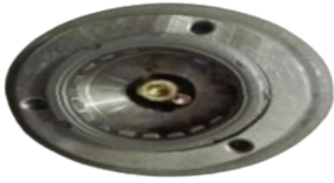

REVERS GEAR BY FOOT
Model : 150CC

REVERS GEAR FOOT W/O CROSS
Model : 150CC-200CC

**REVERSE GEAR (N.A)
WITH CROSS**
Model : 150CC

REVERS GEAR W/O CROSS
Model : 150CC

ROCKER ARM ASSY
Model : 150CC

ROCKER SET
Model : 150CC

ROTOR ASSY WITHOUT BEARING
Model : 150CC

ROTOR ASSY WITHOUT BEARING (150CC)
Model : 150CC-200CC

SEAT VALVE HEAD
Model : 150CC-200CC

SELF GRARI SET
Model : 150CC-200CC

SELF RELAY
Model : 150CC-200CC

SELF
Model : 150CC-200CC

STOP LIGHT SWITCH+SPRING REAR
Model : 150CC

TAPPET O RING
Model : 150CC-200CC

UNIVERSAL CROSS (20*50 JOINT)
Model : 150CC-200CC

VALVE CATTOR
Model : 150CC-200CC

VALVE SEAL, DOUBLE SPRING
Model : 150CC-200CC